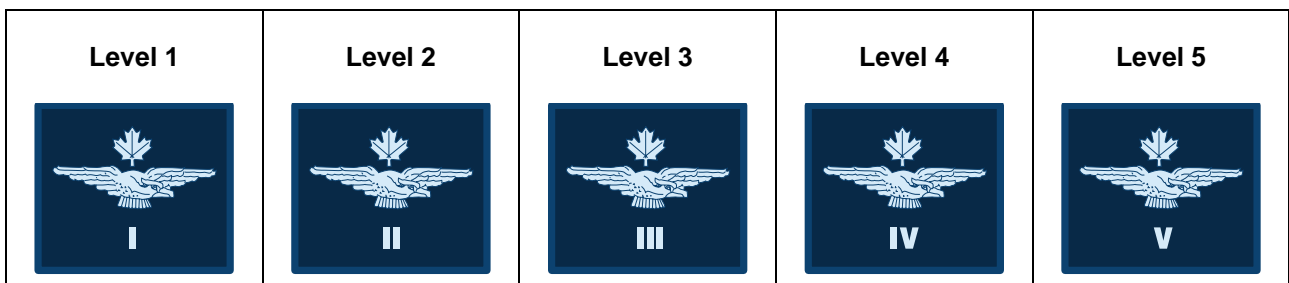

ANNEX C

STAR / PROFICIENCY LEVEL INSIGNIA

ARMY CADETS

STAR LEVELS

Figure 3C-A – Army Cadet Star Levels

Note: All star level insignia is centred on the right sleeve of jacket, the bottom of the badge 6 cm above the bottom of the cuff.

NATIONAL STAR OF EXCELLENCE

Figure 3C-B – Army Cadet National Star of Excellence

Note: Worn on the left sleeve, with the top of the badge 1 cm below the RCAC badge.

AIR CADETS

PROFICIENCY LEVELS

Figure 3C-C – Air Cadet Proficiency Levels

Note: Centred on the left sleeve of the jacket, the bottom of the badge immediately above the top of the cuff. If a cadet Achievement and certification badge is worn, the Proficiency Level Badge is worn 1 cm above the cadet Achievements and certifications badge(s).